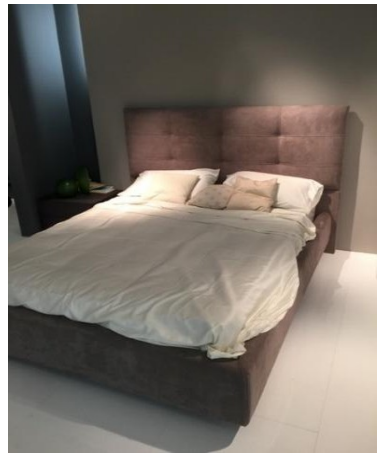

100

1.800,00 €

180.000,00 €

bedside tables - dark oak or light oak or lacquered

200

800,00 €

160.000,00 €

Walk-in wardrobe components: acid-etched glass panels with aluminium frame and LED system (3 pallets), bronzed galvanised metal supports, shelves/shoe and object trays, suspended drawer unit (several pallets)

15

7.000,00 €

105.000,00 €

Lot of glass sideboards model DUNE, double doors with curved glass, interior upholstered in nubuck, glass shelves, lighting system, in the colours Pearl and Mink

30

3.900,00 €

117.000,00 €

Lot of luxury beds from the DUNE, ELISEE, NIGHTFLY and DIAMOND series in lacquered wood, leather and velvet (without bed base and mattress)

80

4.000,00 €

320.000,00 €

Lot of luxury wardrobe components (approx. 2 containers): wood, leather, mirrors, velvet - estimated 50 complete 6-door units